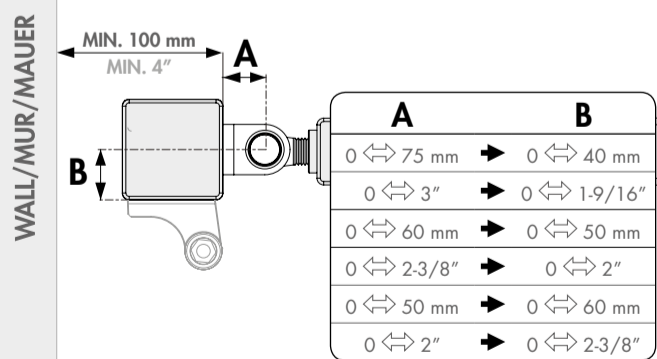

⚠ Min. distance to respect from post to wall