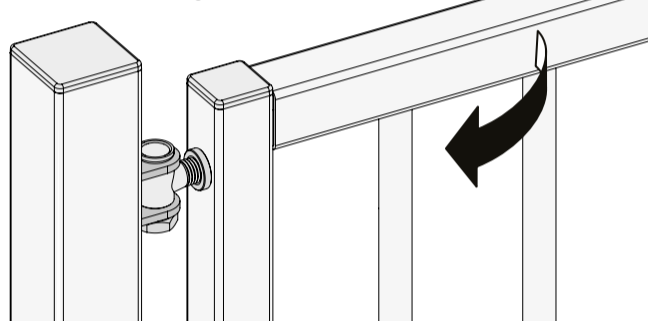

SAMSON-2: INSTALLATION INSTRUCTION

① Package content

①	Quick-Fix
②	90° post bracket
③	180° and Moroccan post bracket
④	Fixation bolts
⑤	90° tail bracket
⑥	180° and Moroccan tail bracket
⑦	Tail bracket bolts
⑧	Samson-2 gate closer
⑨	Plastic filler plugs
⑩	Gate bracket
⑪	Allen Keys (3 and 5 mm)

180° hinges

② Mounting Situation

③ Accessories

④ Profile and gate preparation

⚠ Min. distance to respect from post to wall

⑤ Mounting the brackets

90° hinges

② Mounting Situation

③ Accessories

④ Profile and gate preparation

⚠ Min. distance to respect from post to wall

⑤ Mounting the brackets

Moroccan Hinge

② Mounting Situation

③ Accessories

④ Profile and gate preparation