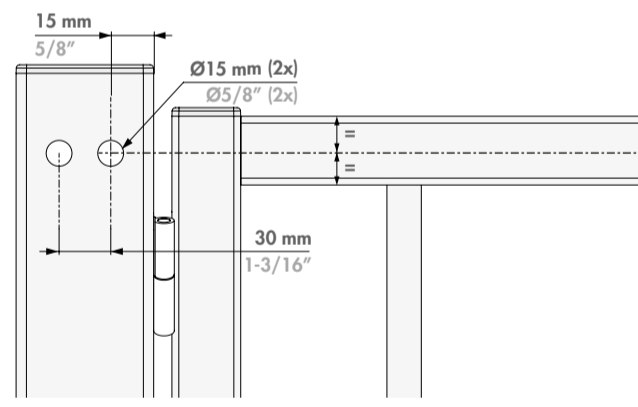

180° hinges

② Mounting Situation

③ Accessories

④ Profile and gate preparation

⚠ Min. distance to respect from post to wall

⑤ Mounting the brackets

90° hinges

② Mounting Situation

③ Accessories

④ Profile and gate preparation

⚠ Min. distance to respect from post to wall

⑤ Mounting the brackets

Moroccan Hinge

② Mounting Situation

③ Accessories

④ Profile and gate preparation

⚠ Min. distance to respect from post to wall

⑤ Mounting the brackets

180° hinges

⑥ Mounting the brackets

⑦ Samson-2 tail bracket installation

⑧ Gate closer installation

90° hinges

⑥ Mounting the brackets