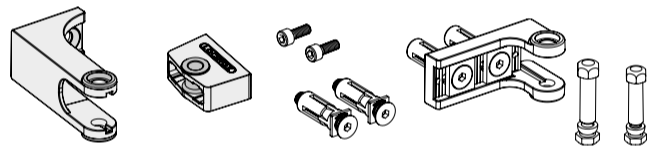

SAMSON-2: INSTALLATION INSTRUCTION

① Package content

①	Quick-Fix
②	90° post bracket
③	180° and Moroccan post bracket
④	Fixation bolts
⑤	90° tail bracket
⑥	180° and Moroccan tail bracket
⑦	Tail bracket bolts
⑧	Samson-2 gate closer
⑨	Plastic filler plugs
⑩	Gate bracket
⑪	Allen Keys (3 and 5 mm)

180° hinges

② Mounting Situation

③ Accessories

④ Profile and gate preparation

⚠ Min. distance to respect from post to wall

⑤ Mounting the brackets

90° hinges

② Mounting Situation