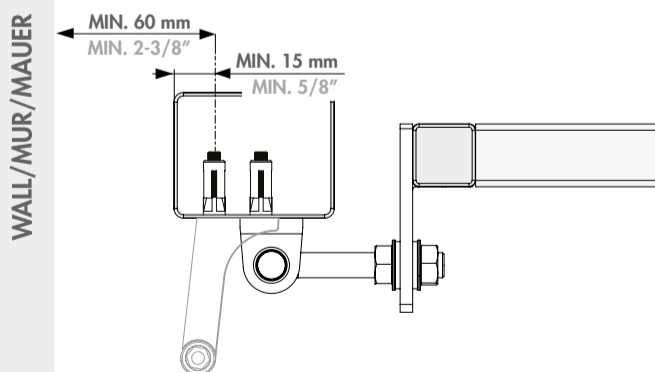

SAMSON-2: INSTALLATION INSTRUCTION

① Package content

①	Quick-Fix
②	90° post bracket
③	180° and Moroccan post bracket
④	Fixation bolts
⑤	90° tail bracket
⑥	180° and Moroccan tail bracket
⑦	Tail bracket bolts
⑧	Samson-2 gate closer
⑨	Plastic filler plugs
⑩	Gate bracket
⑪	Allen Keys (3 and 5 mm)

180° hinges

② Mounting Situation

③ Accessories

④ Profile and gate preparation

⚠ Min. distance to respect from post to wall

⑤ Mounting the brackets

90° hinges

② Mounting Situation

③ Accessories

④ Profile and gate preparation

⚠ Min. distance to respect from post to wall

⑤ Mounting the brackets

Moroccan Hinge

② Mounting Situation

③ Accessories

④ Profile and gate preparation