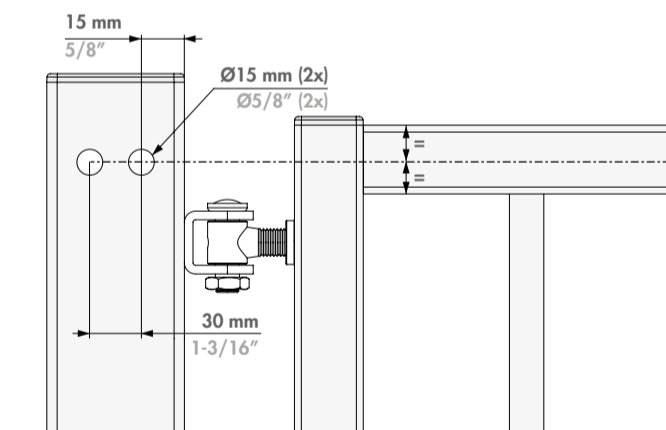

SAMSON-2: INSTALLATION INSTRUCTION

① Package content

①	Quick-Fix
②	90° post bracket
③	180° and Moroccan post bracket
④	Fixation bolts
⑤	90° tail bracket
⑥	180° and Moroccan tail bracket
⑦	Tail bracket bolts
⑧	Samson-2 gate closer
⑨	Plastic filler plugs
⑩	Gate bracket
⑪	Allen Keys (3 and 5 mm)

180° hinges

② Mounting Situation

③ Accessories

④ Profile and gate preparation

⚠ Min. distance to respect from post to wall

⑤ Mounting the brackets

90° hinges

② Mounting Situation

③ Accessories

④ Profile and gate preparation

⚠ Min. distance to respect from post to wall

⑤ Mounting the brackets

Moroccan Hinge

② Mounting Situation

③ Accessories

④ Profile and gate preparation