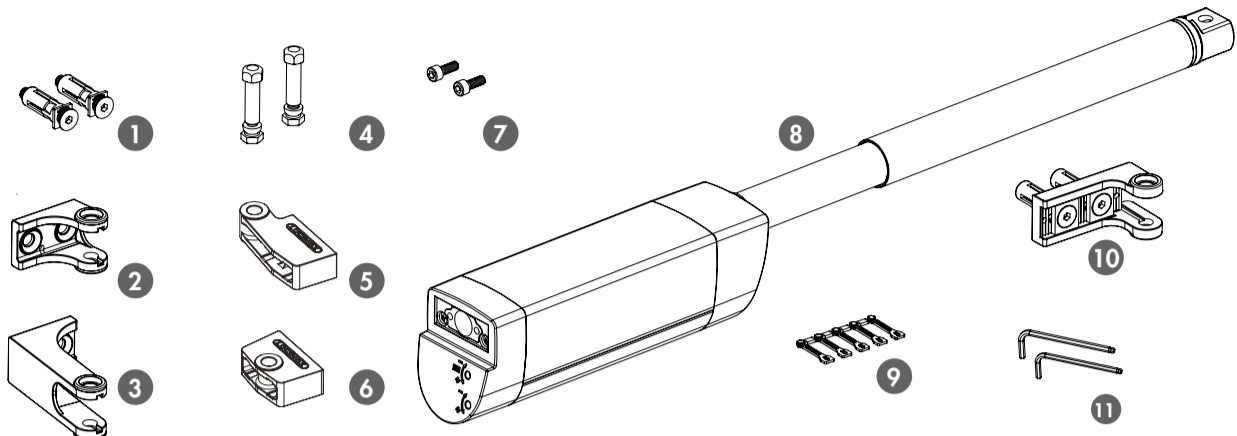

SAMSON-2: INSTALLATION INSTRUCTION

① Package content

①	Quick-Fix
②	90° post bracket
③	180° and Moroccan post bracket
④	Fixation bolts
⑤	90° tail bracket
⑥	180° and Moroccan tail bracket
⑦	Tail bracket bolts
⑧	Samson-2 gate closer
⑨	Plastic filler plugs
⑩	Gate bracket
⑪	Allen Keys (3 and 5 mm)

180° hinges

② Mounting Situation

③ Accessories

④ Profile and gate preparation

⚠ Min. distance to respect from post to wall

⑤ Mounting the brackets

90° hinges

② Mounting Situation

③ Accessories

④ Profile and gate preparation

⚠ Min. distance to respect from post to wall

⑤ Mounting the brackets

Moroccan Hinge

② Mounting Situation

③ Accessories

④ Profile and gate preparation