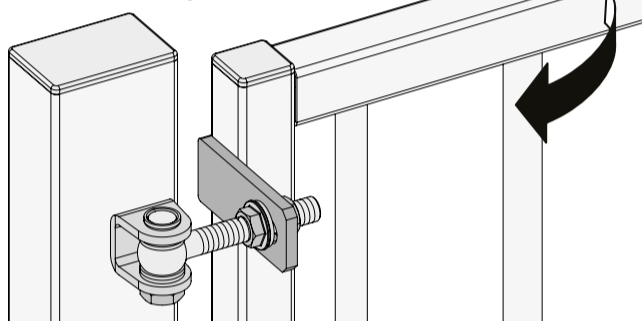

SAMSON-2: INSTALLATION INSTRUCTION

① Package content

①	Quick-Fix
②	90° post bracket
③	180° and Moroccan post bracket
④	Fixation bolts
⑤	90° tail bracket
⑥	180° and Moroccan tail bracket
⑦	Tail bracket bolts
⑧	Samson-2 gate closer
⑨	Plastic filler plugs
⑩	Gate bracket
⑪	Allen Keys (3 and 5 mm)

180° hinges

② Mounting Situation

③ Accessories

④ Profile and gate preparation

⚠ Min. distance to respect from post to wall

⑤ Mounting the brackets

90° hinges

② Mounting Situation