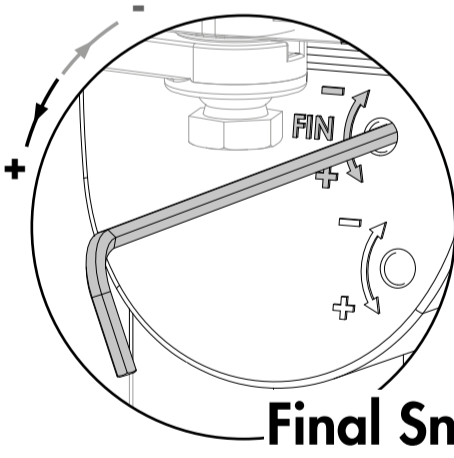

③ Accessories

④ Profile and gate preparation

⚠ Min. distance to respect from post to wall

⑤ Mounting the brackets

Moroccan Hinge

② Mounting Situation

③ Accessories

④ Profile and gate preparation

⚠ Min. distance to respect from post to wall

⑤ Mounting the brackets

180° hinges

⑥ Mounting the brackets

⑦ Samson-2 tail bracket installation

⑧ Gate closer installation

90° hinges

⑥ Mounting the brackets

⑦ Samson-2 tail bracket installation

⑧ Gate closer installation

Moroccan Hinge

⑥ Mounting the brackets

⑦ Samson-2 tail bracket installation

⑧ Gate closer installation

⑨ Adjusting (3 mm Allen Key)

Final Snap