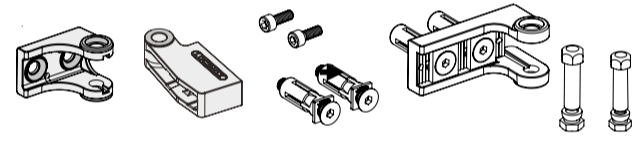

SAMSON-2: INSTALLATION INSTRUCTION

① Package content

①	Quick-Fix
②	90° post bracket
③	180° and Moroccan post bracket
④	Fixation bolts
⑤	90° tail bracket
⑥	180° and Moroccan tail bracket
⑦	Tail bracket bolts
⑧	Samson-2 gate closer
⑨	Plastic filler plugs
⑩	Gate bracket
⑪	Allen Keys (3 and 5 mm)

180° hinges

② Mounting Situation

③ Accessories

④ Profile and gate preparation

⚠ Min. distance to respect from post to wall

⑤ Mounting the brackets

90° hinges

② Mounting Situation

③ Accessories

④ Profile and gate preparation

⚠ Min. distance to respect from post to wall

⑤ Mounting the brackets

Moroccan Hinge

② Mounting Situation

③ Accessories

④ Profile and gate preparation