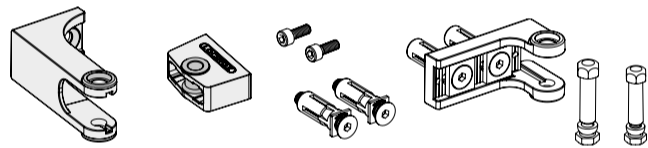

SAMSON-2: INSTALLATION INSTRUCTION

① Package content

①	Quick-Fix
②	90° post bracket
③	180° and Moroccan post bracket
④	Fixation bolts
⑤	90° tail bracket
⑥	180° and Moroccan tail bracket
⑦	Tail bracket bolts
⑧	Samson-2 gate closer
⑨	Plastic filler plugs
⑩	Gate bracket
⑪	Allen Keys (3 and 5 mm)

180° hinges

② Mounting Situation

③ Accessories

④ Profile and gate preparation

⚠ Min. distance to respect from post to wall

⑤ Mounting the brackets

90° hinges

② Mounting Situation

③ Accessories

④ Profile and gate preparation

⚠ Min. distance to respect from post to wall

⑤ Mounting the brackets

Moroccan Hinge

② Mounting Situation

③ Accessories

④ Profile and gate preparation

⚠ Min. distance to respect from post to wall

⑤ Mounting the brackets

180° hinges

⑥ Mounting the brackets

⑦ Samson-2 tail bracket installation

⑧ Gate closer installation

90° hinges

⑥ Mounting the brackets