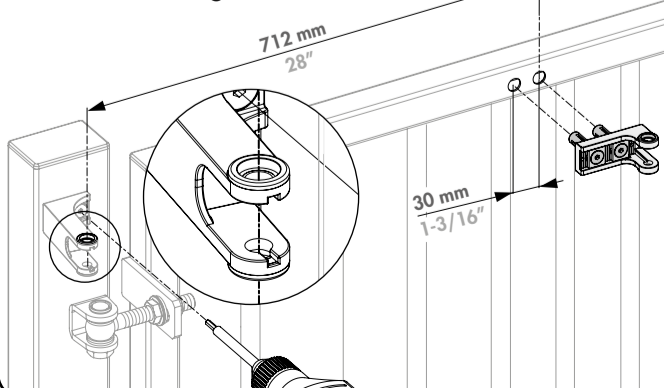

SAMSON-2: INSTALLATION INSTRUCTION

① Package content

①	Quick-Fix
②	90° post bracket
③	180° and Moroccan post bracket
④	Fixation bolts
⑤	90° tail bracket
⑥	180° and Moroccan tail bracket
⑦	Tail bracket bolts
⑧	Samson-2 gate closer
⑨	Plastic filler plugs
⑩	Gate bracket
⑪	Allen Keys (3 and 5 mm)

180° hinges

② Mounting Situation

③ Accessories

④ Profile and gate preparation

⚠ Min. distance to respect from post to wall

⑤ Mounting the brackets

90° hinges

② Mounting Situation

③ Accessories

④ Profile and gate preparation

⚠ Min. distance to respect from post to wall

⑤ Mounting the brackets

Moroccan Hinge

② Mounting Situation

③ Accessories

④ Profile and gate preparation