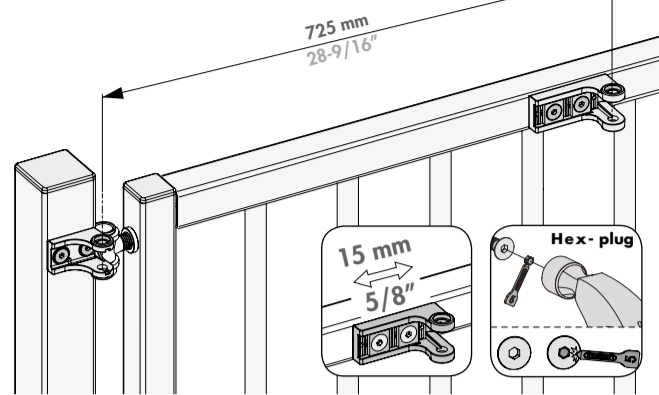

180° hinges

② Mounting Situation

③ Accessories

④ Profile and gate preparation

⚠ Min. distance to respect from post to wall

⑤ Mounting the brackets

90° hinges

② Mounting Situation

③ Accessories

④ Profile and gate preparation

⚠ Min. distance to respect from post to wall

⑤ Mounting the brackets

Moroccan Hinge

② Mounting Situation

③ Accessories

④ Profile and gate preparation

⚠ Min. distance to respect from post to wall

⑤ Mounting the brackets

180° hinges

⑥ Mounting the brackets

⑦ Samson-2 tail bracket installation

⑧ Gate closer installation

90° hinges

⑥ Mounting the brackets

⑦ Samson-2 tail bracket installation

⑧ Gate closer installation

Moroccan Hinge

⑥ Mounting the brackets

⑦ Samson-2 tail bracket installation

⑧ Gate closer installation

⑨ Adjusting (3 mm Allen Key)

Final Snap