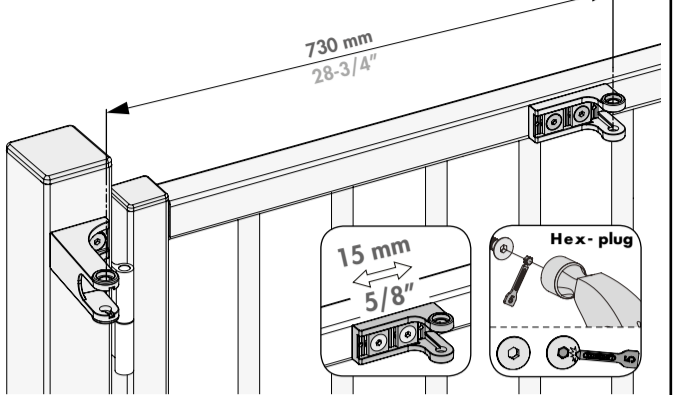

⚠ Min. distance to respect from post to wall

⑤ Mounting the brackets

180° hinges

⑥ Mounting the brackets

⑦ Samson-2 tail bracket installation

⑧ Gate closer installation

90° hinges

⑥ Mounting the brackets

⑦ Samson-2 tail bracket installation

⑧ Gate closer installation

Moroccan Hinge

⑥ Mounting the brackets

⑦ Samson-2 tail bracket installation

⑧ Gate closer installation

⑨ Adjusting (3 mm Allen Key)

Final Snap