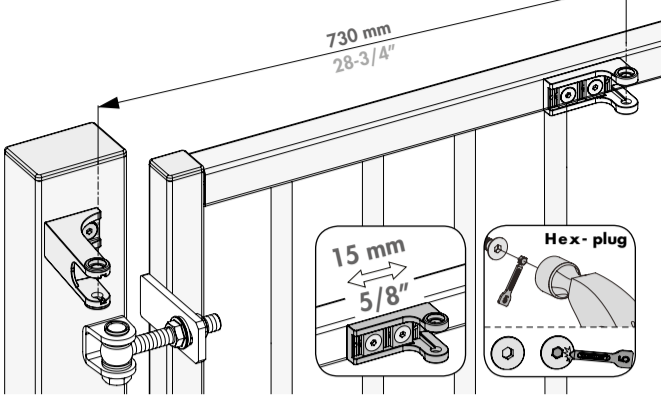

180° hinges

② Mounting Situation

③ Accessories

④ Profile and gate preparation

⚠ Min. distance to respect from post to wall

⑤ Mounting the brackets

90° hinges

② Mounting Situation

③ Accessories

④ Profile and gate preparation

⚠ Min. distance to respect from post to wall

⑤ Mounting the brackets

Moroccan Hinge

② Mounting Situation

③ Accessories

④ Profile and gate preparation

⚠ Min. distance to respect from post to wall

⑤ Mounting the brackets

180° hinges

⑥ Mounting the brackets

⑦ Samson-2 tail bracket installation

⑧ Gate closer installation

90° hinges

⑥ Mounting the brackets

⑦ Samson-2 tail bracket installation

⑧ Gate closer installation

Moroccan Hinge

⑥ Mounting the brackets

⑦ Samson-2 tail bracket installation

⑧ Gate closer installation

⑨ Adjusting (3 mm Allen Key)

Final Snap