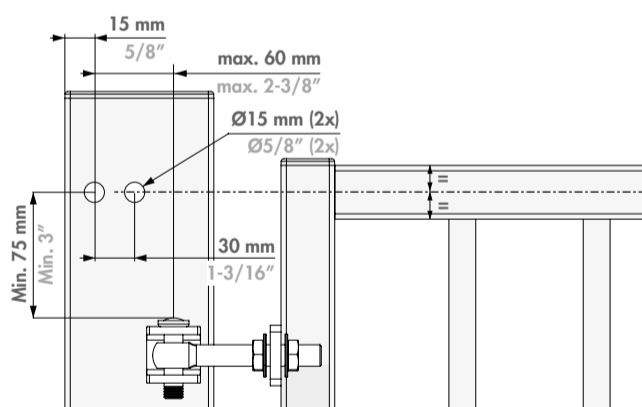

180° hinges

② Mounting Situation

③ Accessories

④ Profile and gate preparation

⚠ Min. distance to respect from post to wall

⑤ Mounting the brackets

90° hinges

② Mounting Situation